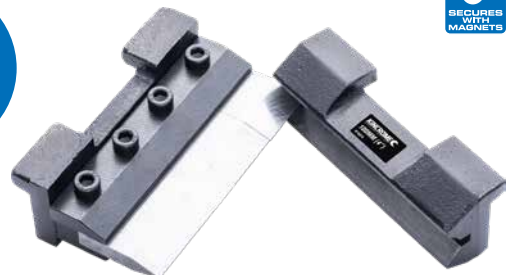

FROM
$139

STEEL FABRICATED OFFSET VICES

- Replaceable serrated, hardened & tempered jaws
- Oiling point for lubrication
- Unbreakable all steel construction
- Offset jaws provide superior perpendicular clamping
- Heavy duty/industrial

100mm (4")	K15057	11.8kg	$139
150mm (6")	K15058	23.3kg	$249
200mm (8")	K15059	41.5kg	$399

VICE RANGE

With an all-steel construction, replaceable hardened and tempered jaws, as well as Kincrome's Lifetime Warranty, we guarantee quality and durability. **Trust Tough with Kincrome.**

GUARANTEED UNBREAKABLE

FROM
$73

S.G IRON DRILL PRESS VICES

- 100% stronger than grey iron
- Made for industrial & workshop use
- Universal fit for drill press work tables
- Precision knurled mechanism

75mm (3")	K15050	2.4kg	$73
100mm (4")	K15051	3.4kg	$95
150mm (6")	K15052	7.5kg	$169

FROM
$59

PLATE METAL BENDERS

- Secured with magnets
- Segmented bending blades
- Max 3mm material thickness
- Bend up to 90° angles

100mm (4")	K15074	$59
125mm (5")	K15075	$79
150mm (6")	K15076	$89

HOT PRICE
$999

SAVE
$400

INVERTER GENERATOR

- 1700 CONTINUOUS WATTS
- Pure Sine Wave Inverter Generator
- Quiet power technology
- Less than 3% harmonic distortion
- Provides up to 8 hour run time per tank
- 2x IP44 230V, 15A Outlets
- 12V DC 5A Outlet

KP10105

LIMITED STOCK