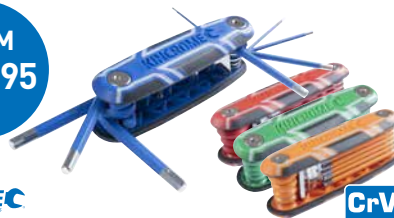

Fastening

KINCROME BIT SOCKET SETS ON CLIP RAIL

• Colour coded for easy identification & conveniently supplied on a clip rail for easy storage

	HEX SOCKET SET 11 PIECE ON CLIP RAIL • 1/4" Square Drive: H1.5, H2, H2.5, H3, H4, H4.5 • 3/8" Square Drive: H5, H6, H8, H10, H12	K5023
	HEX SOCKET SET 11 PIECE ON CLIP RAIL • 1/4" Square Drive: 1/16, 5/64, 3/32, 7/64, 1/8, 5/32" • 3/8" Square Drive: 3/16, 7/32, 1/4, 5/16, 3/8"	K5024
	TORX® SOCKET SET 11 PIECE ON CLIP RAIL • 1/4" Square Drive: T10, T15, T20, T25, T27, T30 • 3/8" Square Drive: T40, T45, T50, T55, T60	K5025
	TAMPERPROOF TORX® SOCKET SET 11 PIECE ON CLIP RAIL • 1/4" Square Drive: T10H, T15H, T20H, T25H, T27H, T30H • 3/8" Square Drive: T40H, T45H, T50H, T55H, T60H	13646
	PHILLIPS SOCKET SET 11 PIECE ON CLIP RAIL • 1/4" Square Drive: No0, No1, No1, No2, No2, No3 • 3/8" Square Drive: No1, No2, No2, No3, No4	$31⁹⁵ K5026
	BLADE SOCKET SET 11 PIECE ON CLIP RAIL • 1/4" Square Drive: 3, 4, 4.5, 5, 5.5, 6mm • 3/8" Square Drive: 6.5, 7, 8, 10, 12mm	$31⁹⁵ K5027

EACH
$41⁹⁵

KINCROME METRIC

HEX SOCKET SET 30 PIECE

- 9 Piece - 55mm Bit Socket: Hex: 5mm - 19mm
- 8 Piece - 100mm Bit Socket: Hex: 5mm - 13mm
- 7 Piece - 140mm Bit Socket: Hex: 5mm - 14mm
- 6 Piece - 200mm Bit Socket: Hex: 5mm - 12mm
- Bit shank manufactured from high quality S2 steel

K2124

$175

FROM
$19⁹⁵

KINCROME

HEX & TORX® KEY SETS

• Blades manufactured from Cr-V steel, hardened & chrome plated with a powder coat finish

METRIC	8 Piece	K5390	$19.95
IMPERIAL	8 Piece	K5391	$19.95
TORX®	10 Piece	K5392	$22.95
T/PROOF TORX®	10 Piece	K5393	$22.95

KINCROME

THRU-TANG SCREWDRIVER SET

12 PIECE

- High impact cellulose acetate handle
- 6 PHILLIPS No.0 x 75mm - No.4 x 200mm
- 6 BLADE 4mm x 75mm - 10mm x 250mm

K5058

$99

EACH
$105

KINCROME

JUMBO HEX KEY WRENCH SETS 13 PIECE