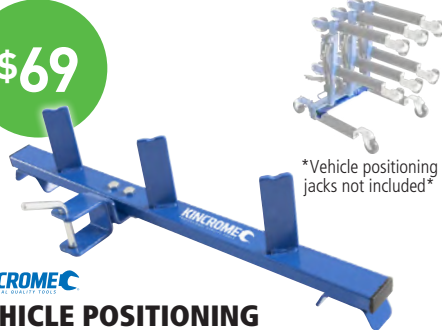

KINCROME VEHICLE POSITIONING JACK RATCHETING TYPE 330MM

1. Makes manoeuvring cars, boats and trailers a breeze
   - Ideal for race cars and vehicle maintenance
   - 330mm (13') Wheel capacity
   - Mechanical ratcheting
   - Adjustable Plastic rollers (285 - 660mm)
   - 4 Nylon castors (2 x Lockable) • Weight: 14.7kg
2. **K12190**

$69