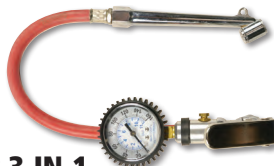

Supatool

TYRE INFLATOR 3-IN-1 INCLUDING GAUGE

S130108

$11⁹⁵