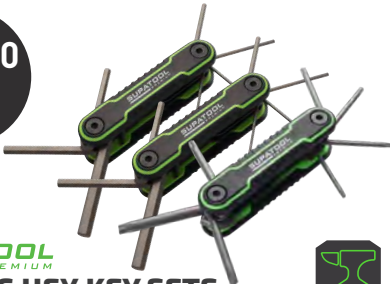

**5 PIECE**

- 5 **METRIC** : 10 x 12, 11 x 13, 13 x 14, 15 x 17, 19 x 22mm

**STP3005**

CRV STEEL

LIFE TIME WARRANTY

**\$10<sup>50</sup>**  
EACH

**SUPATOOL**  
PREMIUM

**FOLDING HEX KEY SETS**