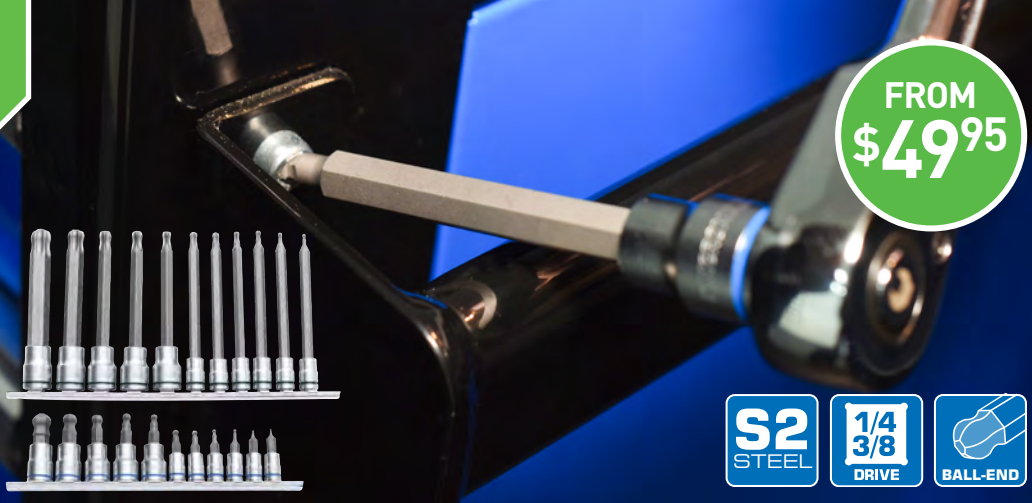

## KINCROME BALL SOCKET SETS

• Ball end allows up to 25° working angles

<b>HEX</b>	<b>11 PIECE</b>			
1/4" & 3/8" Drive	Short	K5423	\$49.95	
	Long	K5523	\$59.95	
<b>TORX®</b>	<b>11 PIECE</b>			
1/4" & 3/8" Drive	Short	K5425	\$49.95	
	Long	K5525	\$59.95	