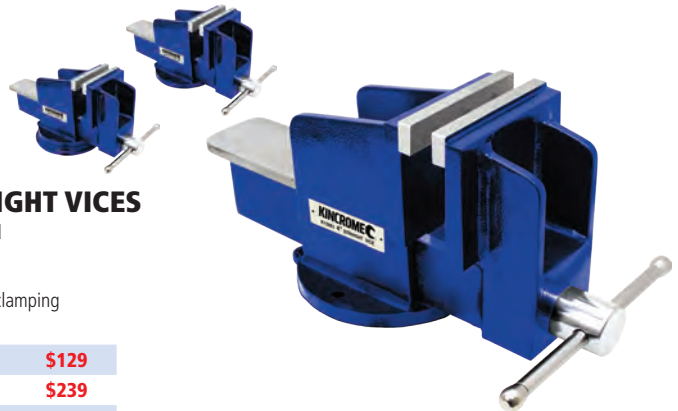

STEEL FABRICATED STRAIGHT VICES

- Replaceable serrated, hardened & tempered
- Oiling point for lubrication
- Unbreakable all steel construction
- Offset jaws provide superior perpendicular clamping
- Heavy duty/industrial

100mm (4")	K15061	9.7kg	$129
150mm (6")	K15062	21.1kg	$239
200mm (8")	K15063	36kg	$299