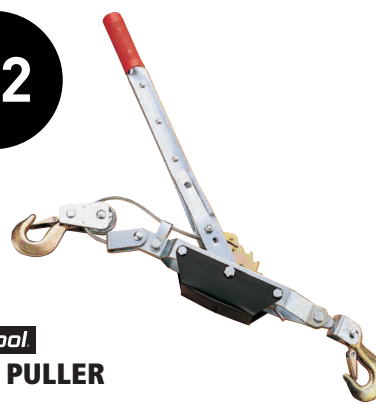

STUBBY COMBINATION SPANNER SET

- 10 METRIC 10 - 19mm S3012
- 8 IMPERIAL 7/16 - 1" S3013

$62