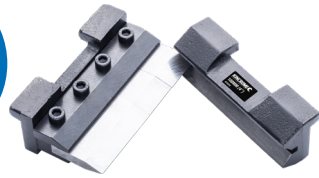

**FROM \$59**

**KINCROME**  
**PLATE METAL BENDERS**

- Secured with magnets
- Segmented bending blades
- Max 3mm material thickness
- Bend up to 90° angles

100mm (4")	<b>K15074</b>	<b>\$59</b>
125mm (5")	<b>K15075</b>	<b>\$79</b>
150mm (6")	<b>K15076</b>	<b>\$89</b>