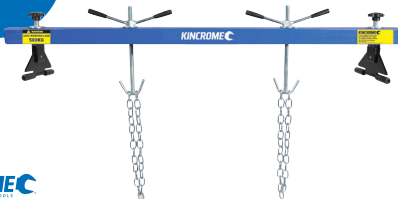

FROM $45

KINCROME

BOTTLE JACKS

- Full welded construction ensures leak free operation
- Precision machined billet steel bases
- Greater stability, optimum performance, unrivalled durability

Working Load Limit	Part No	Lowered Height	Raised Height	Price
1,850kg	K12150	179mm	346mm	$45
4,000kg	K12151	195mm	392mm	$59
6,000kg	K12152	200mm	405mm	$69
10,000kg	K12153	220mm	459mm	$89
20,000kg	K12157	244mm	488mm	$119
10,000kg	K12158	187mm	367mm	$89
20,000kg	K12159	194mm	381mm	$119