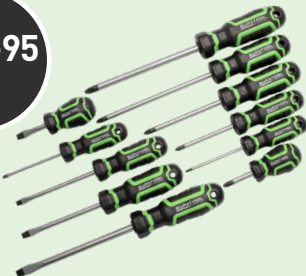

- 13 3/8" Metric Sockets
- 10 3/8" Imperial Sockets
- 18 Bit Sockets
- 6 Accessories
- 2 Spark Plug Sockets

STP2049

**\$135**

**SUPATOO**  
PREMIUM  
**SOCKET SET**  
57 PIECE METRIC & IMPERIAL

- 18 1/2" Metric Sockets
- 11 1/2" Imperial Sockets
- 18 Bit Sockets
- 8 Accessories
- 2 Spark Plug Sockets

STP2057

**\$39<sup>95</sup>**

**SUPATOO**  
PREMIUM  
**SCREWDRIVER SET**  
11 PIECE PHILLIPS & BLADE

- 6 Phillips: PHO x 75mm - PH3 x 150mm
- 5 Blade: 3 x 75mm, - 8 x 150mm

STP5001

**\$41<sup>95</sup>**

**SUPATOO**  
PREMIUM  
**LOCK GRIP PLIER SET**  
3 PIECE