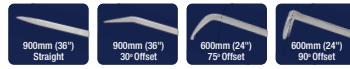

KINCROME
PRY BAR SET 4 PIECE
• Blade lengths: 200, 300, 450, 600mm
• Blade hardened & tempered
K090001

$279