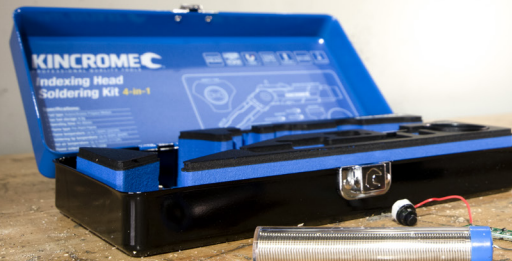

$89

KINCROME Indexing Head Soldering Kit

4-IN-1, 10 PIECE

1. Hot blower & blow torch functions
   - 3 position, indexing head, refillable butane soldering iron
   - Includes: Indexing head soldering iron, 4 extra tips 2 x tip cleaning trays, cleaning sponge, solder dispenser, magnetic stand, protective head cap
2. **K15350**

- INDEXING HEAD
- EVA
- MAGNETIC STAND
- LEAD FREE SOLDER

$49⁹⁵

KINCROME

KWIK-OUTS

5 PIECE DAMAGED SCREW & BOLT REMOVER

1. Removes Screws: 3-5, 6-10, 12-14
   - Removes Bolts: 3-14mm or 1/8" - 9/16"
   - Removes Fasteners: 2-8 Grade
2. **K12001**

$79

KINCROME

BUTANE HOT GLUE GUN

1. Lightweight
   - Multi angle use
   - Temperature regulated
   - Compact for detailed work
   - Long runtime
   - Ideal for: Furniture, Hardware, Woodworking, Arts & Craft, Flooring, Automotive & Hobbyists
2. **K15370**

$629

KINCROME

POST HOLE DIGGER

1. EPA Approved
   - Heavy duty gearbox design
   - 51.7cc, 1.3kW, (1.7hp) 2 Stroke engine provides plenty of power to get the job done
   - Direct-drive power head delivers high-torque performance
   - Includes 1 x 150mm tungsten tipped, 65Mn high-carbon steel cutting face & carbon steel twin vane auger bit
2. **K16035**

$159

KINCROME

12V AIR COMPRESSOR

1. 72LPM
   - 72 LPM Free Air Delivery
   - 150PSI Max
   - In-line fuse
   - Ball & hi-flow adaptors included
2. **K13012**

$239

KINCROME

12V AIR COMPRESSOR

1. 169LPM
   - 169 LPM Free Air Delivery
   - 150PSI Max
   - Thermal overload protection
   - Ball & hi-flow adaptors included
2. **K13010**

Pressure Washers

KINCROME

3200 PSI Diesel Pressure Washer

$2099

Motor	11HP Diesel
Flow rate	11.3 Litre/Min
PSI	3200 PSI (Max)
Hose length	8 Metres
Fuel capacity	5.5 Litre

K16202