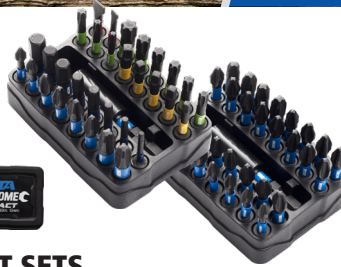

IMPACT BIT SETS

33 PIECE

GENERAL PURPOSE BIT SET K21019

- Phillips, Hex, TORX®, Square & Blade bits.
- Magnetic Bit Coupler 50mm

PHILLIPS BIT SET K21021

- PH1x4, PH2x24, PH3x4
- Magnetic Bit Coupler 50mm

$59