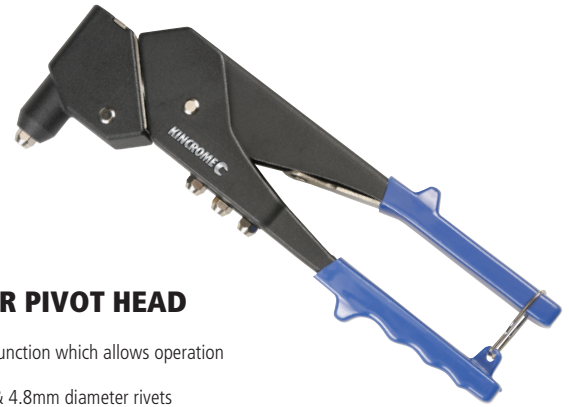

**CL700**

**\$9<sup>95</sup>**

**KINCROME  
RIVET MULTI PACK  
120 PIECE**

- Includes popular aluminium and steel rivet sizes
- 3.2 x 7mm, 3.2 x 10mm & 3.2 x 13mm

**K4980**

**\$69<sup>95</sup>**

**KINCROME  
HAND RIVETER PIVOT HEAD  
275MM (11")**

- Features swivel head function which allows operation from any angle.
- Accepts 2.4, 3.2, 4.0 & 4.8mm diameter rivets

**CL800**

**\$99**

**KINCROME  
LAZY TONG RIVETER**

- For use with aluminium rivets
- Accepts 2.4, 3.2, 4.0 & 4.8mm diameter rivets
- Single pull action for fast repetitive applications

**CL860**

**\$149**

**KINCROME  
NUT RIVETER KIT  
68 PIECE**

- Two hand operation • Moulded grips
- Heavy duty aluminium & steel construction
- 6 x mandrels (M3, M4, M5, M6, M8, M10)
- Includes 60 zinc coated steel rivet nut inserts (10 of each size)
- Blow mould case • Mandrel spanner