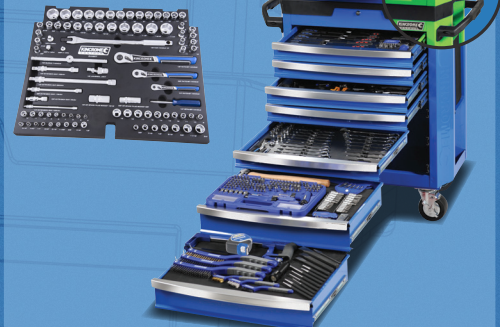

## KINCROME Workshop Tool Kit

**EACH \$4799**

LIMITED STOCK

Payment Plan Available

- 1/4, 3/8 & 1/2" Drive LOK-ON™ Sockets and Accessories
- Combination Spanners
- TORQUEMASTER® Screwdrivers
- Full range of hand tools and much more...
- Measurements: 745 x 475 x 1425MM (with castors)