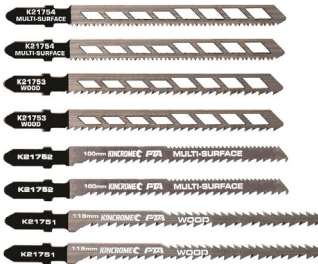

KINCROME DOUBLE EDGE / SKELETON™ JIGSAW BLADES 8 PIECE

- 2 x Double Edge 8-11.5 TPI 115mm Wood Blade
- 2 x Double Edge 10 TPI 100mm Multi-Surface Blade
- 2 x Skeleton™ 10 TPI 100mm Wood Blade
- 2 x Skeleton™ 17 TPI 100mm Multi-Surface Blade

K21750

FROM $19⁹⁵

KINCROME RECIPROCATING SAW SCRAPER BLADES

- Removes tile, linoleum, plasterboard, wallpaper and much more...
- Including a resharpenable carbon steel blade

50mm	K21600	$19⁹⁵
100mm	K21601	$22⁹⁵
3 Piece Set 50, 100, 150mm	K21603	$54⁹⁵