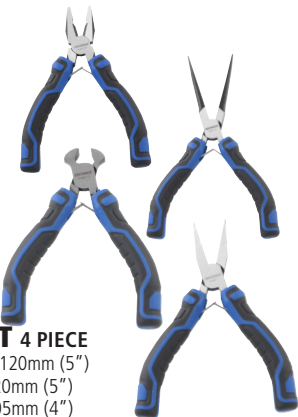

**KINCROME
NUT RIVETER KIT
68 PIECE**

- Two hand operation • Moulded grips
- Heavy duty aluminium & steel construction
- 6 x mandrels (M3, M4, M5, M6, M8, M10)
- Includes 60 zinc coated steel rivet nut inserts (10 of each size)
- Blow mould case • Mandrel spanner

K4900

$36⁹⁵

**KINCROME
MINI PLIER SET 4 PIECE**

- Mini Combination Plier 120mm (5")
- Mini Long Nose Plier 120mm (5")
- Mini End Cutter Plier 105mm (4")
- Mini Flat Nose Plier 120mm (5")

K4225

**FROM
$45**